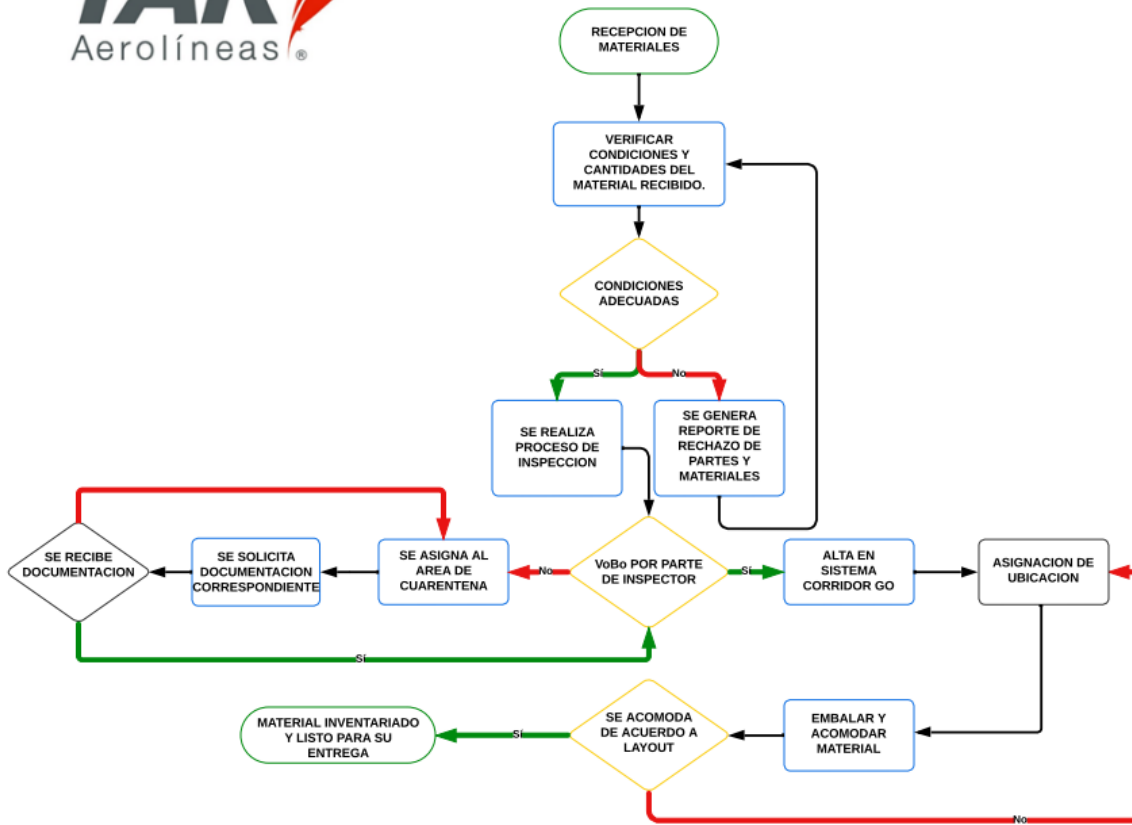

PROCESO DE INCOMING

ROSENDO JESUS LUNA RAMOS | July 11, 2024

From: <https://wiki.tarmexico.com/> - **TAR MÉXICO**

Permanent link: <https://wiki.tarmexico.com/mpit/155/1>

Last update: **11/07/2024 20:57**